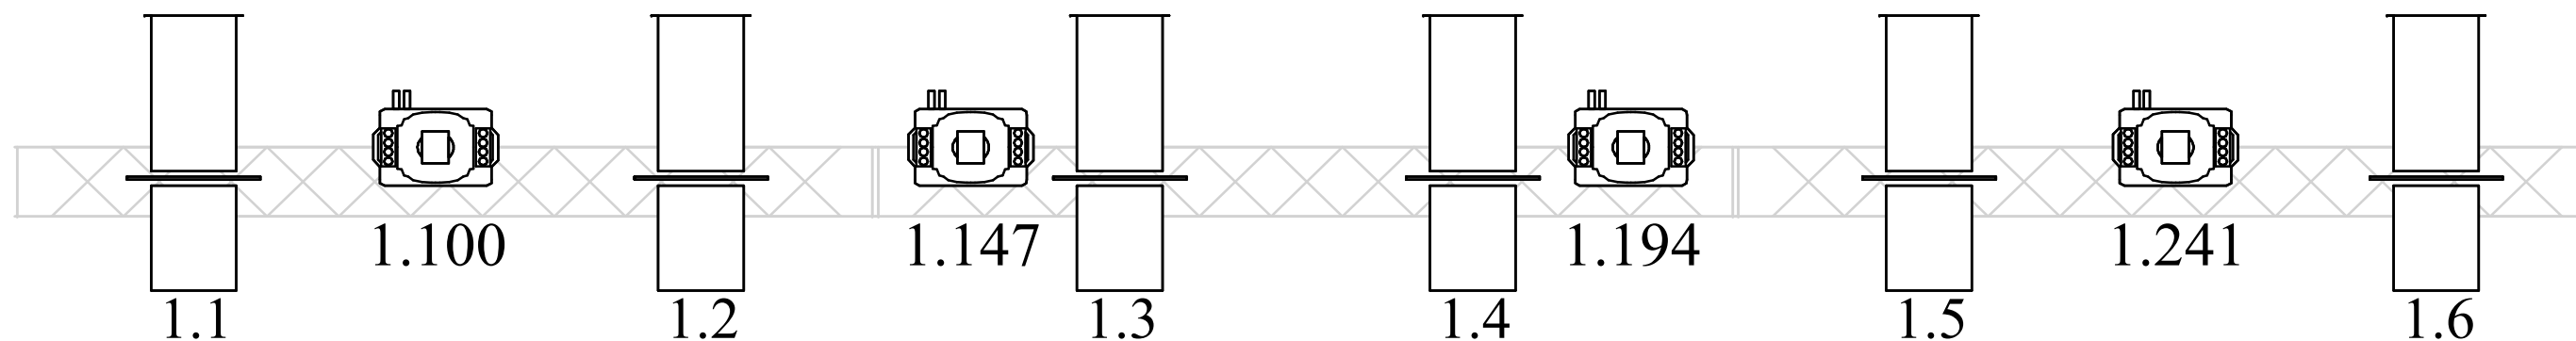

Patch

LX 4

LX 3

LX 2

LX 1

FERMATEN

Local Tech: Daniel Friis

Venue: Fermaten

Printed: 22-02-2016

Wysiwyg Drawing By: Steffen Sandfeld

Symbol	Name	Count	Fixture Options
	2 Lite Par 36	6	
	Euro strop DMX	3	4 Channels
	Robin DL4X Spot	8	Mode: 1
	Robin 100 LEDBeam	16	Mode: 2
	Robin DLS Profile	4	Mode: 1
	ADB Profil	6