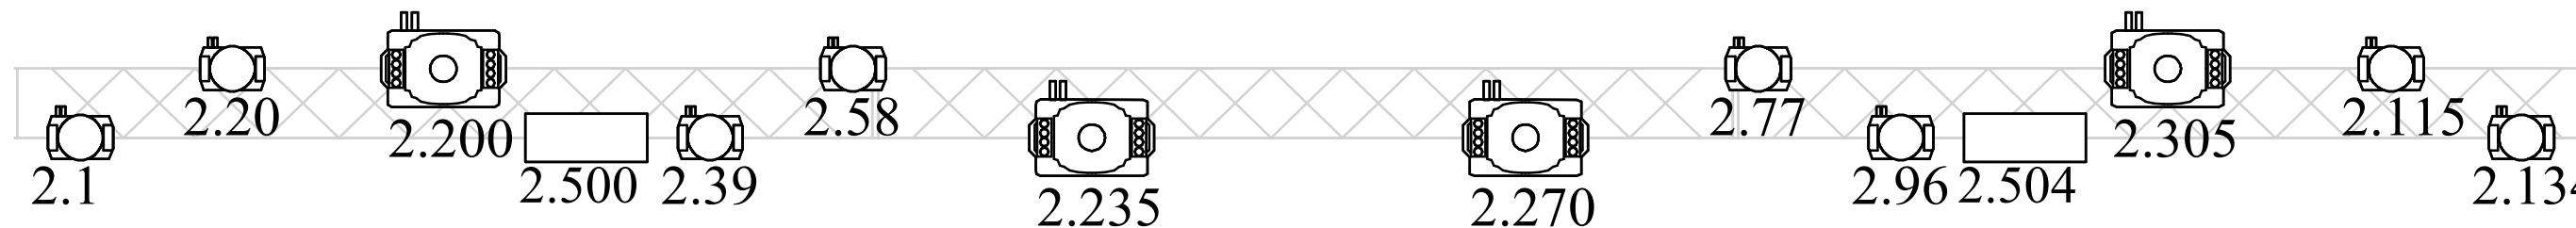

Patch

LX 4

LX 3

LX 2

LX 1

FERMATEN

Local Tech: Daniel Friis

Venue: Fermaten

Printed: 22-02-2016

Wysiwyg Drawing By: Steffen Sandfeld

Symbol	Name	Count	Fixture Options
	2 Lite Par 36	6	
	Euro strop DMX	3	4 Channels
	Robin DL4X Spot	8	Mode: 1
	Robin 100 LEDBeam	16	Mode: 2
	Robin DLS Profile	4	Mode: 1
	ADB Profil	6