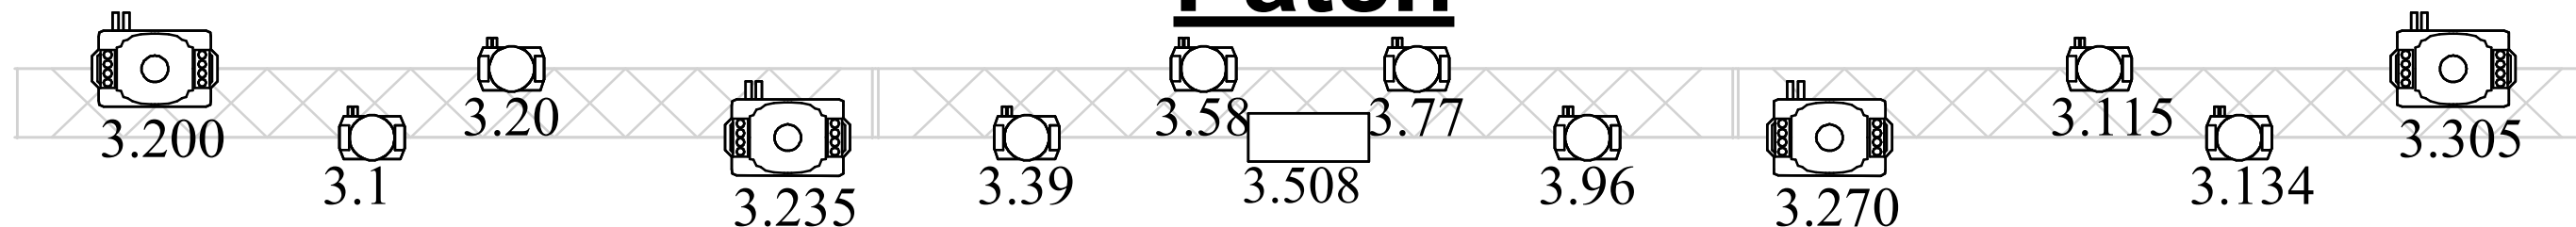

Patch

LX 4

LX 3

LX 2

LX 1

FERMATEN

Local Tech: Daniel Friis

Venue: Fermaten

Printed: 22-02-2016

Wysiwyg Drawing By: Steffen Sandfeld

Symbol	Name	Count	Fixture Options
	2 Lite Par 36	6	
	Euro strop DMX	3	4 Channels
	Robin DL4X Spot	8	Mode: 1
	Robin 100 LEDBeam	16	Mode: 2
	Robin DLS Profile	4	Mode: 1
	ADB Profil	6