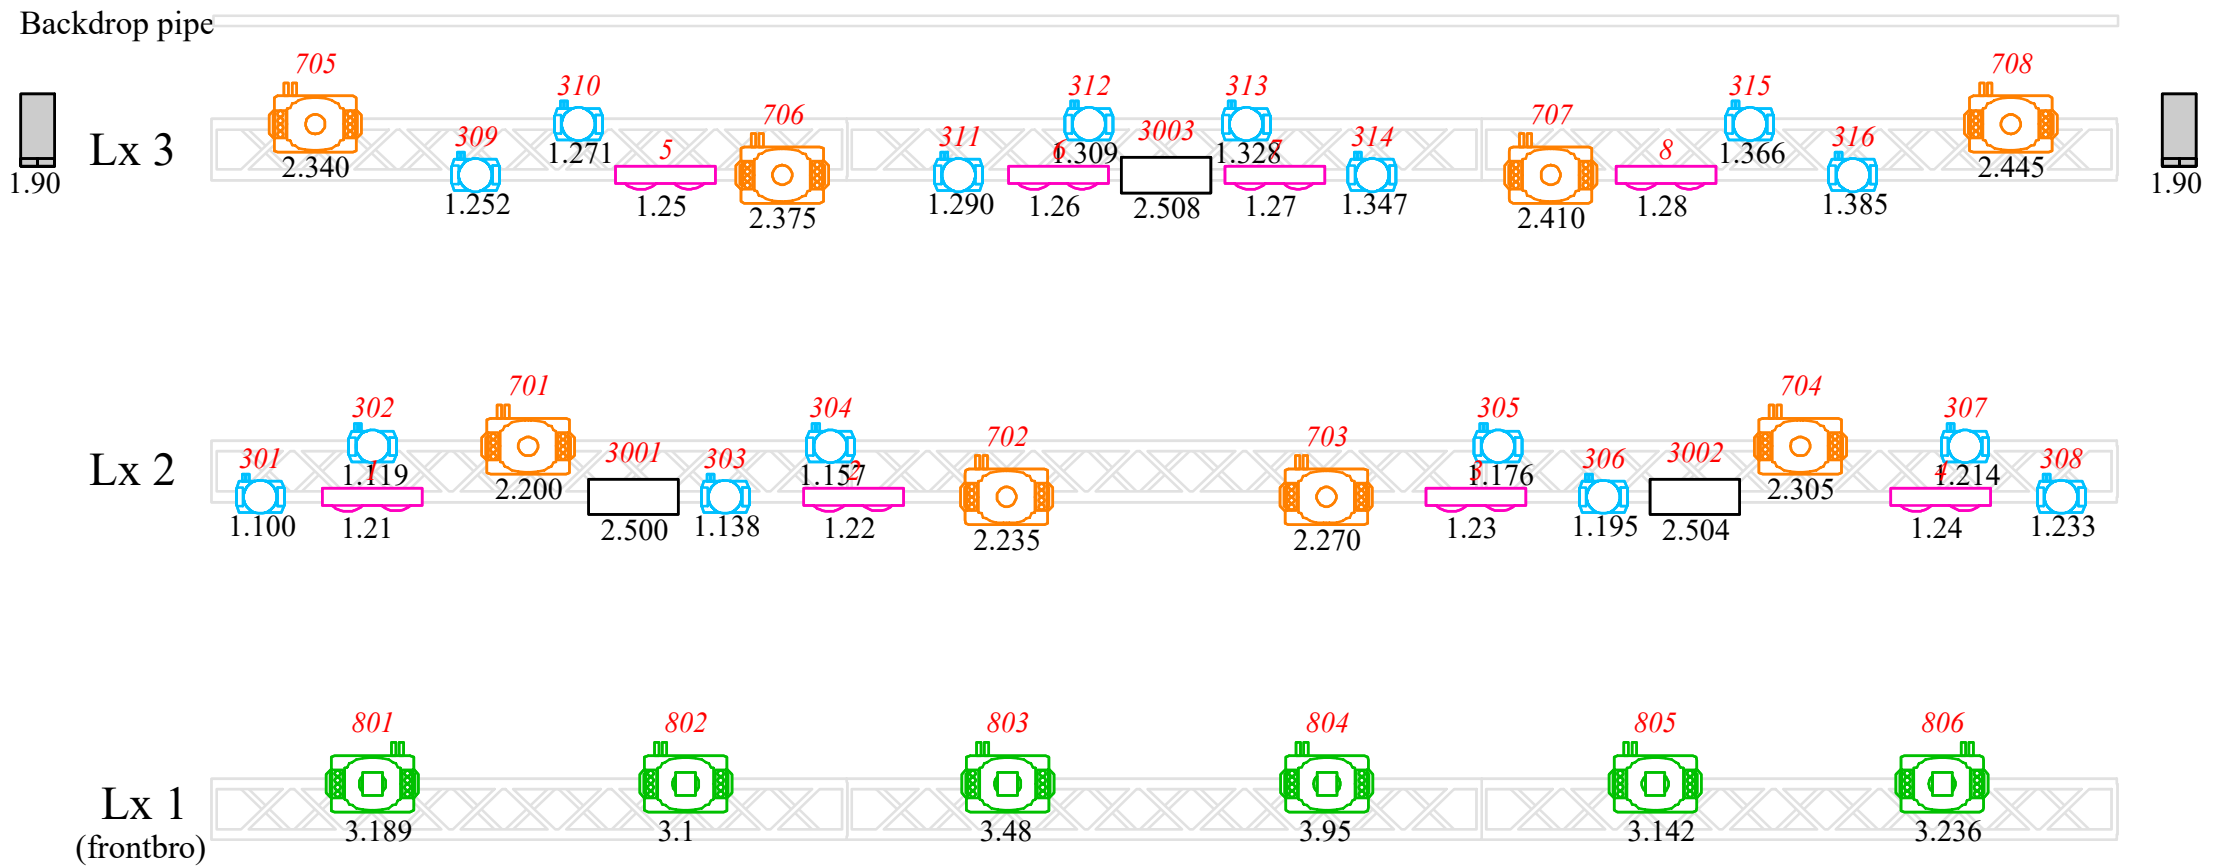

Spot + Patch

FERMATEN

Local Tech: Henrik Nakke
Venue: Fermaten
Printed: 15 - 01 - 2021
Wysiwyg: Steffen Sandfeld

Symbol	Name	Count	Fixture Options
	Robin DL4X Spot	8	Mode: 1
	Robin 100 LEDBeam	16	Mode: 2
	Robin DLS Profile	6	Mode: 1
	2 Lite Par 36	8	
	Euro strop DMX	3	4 Channels
	MVS Hazer	2	4 Channels